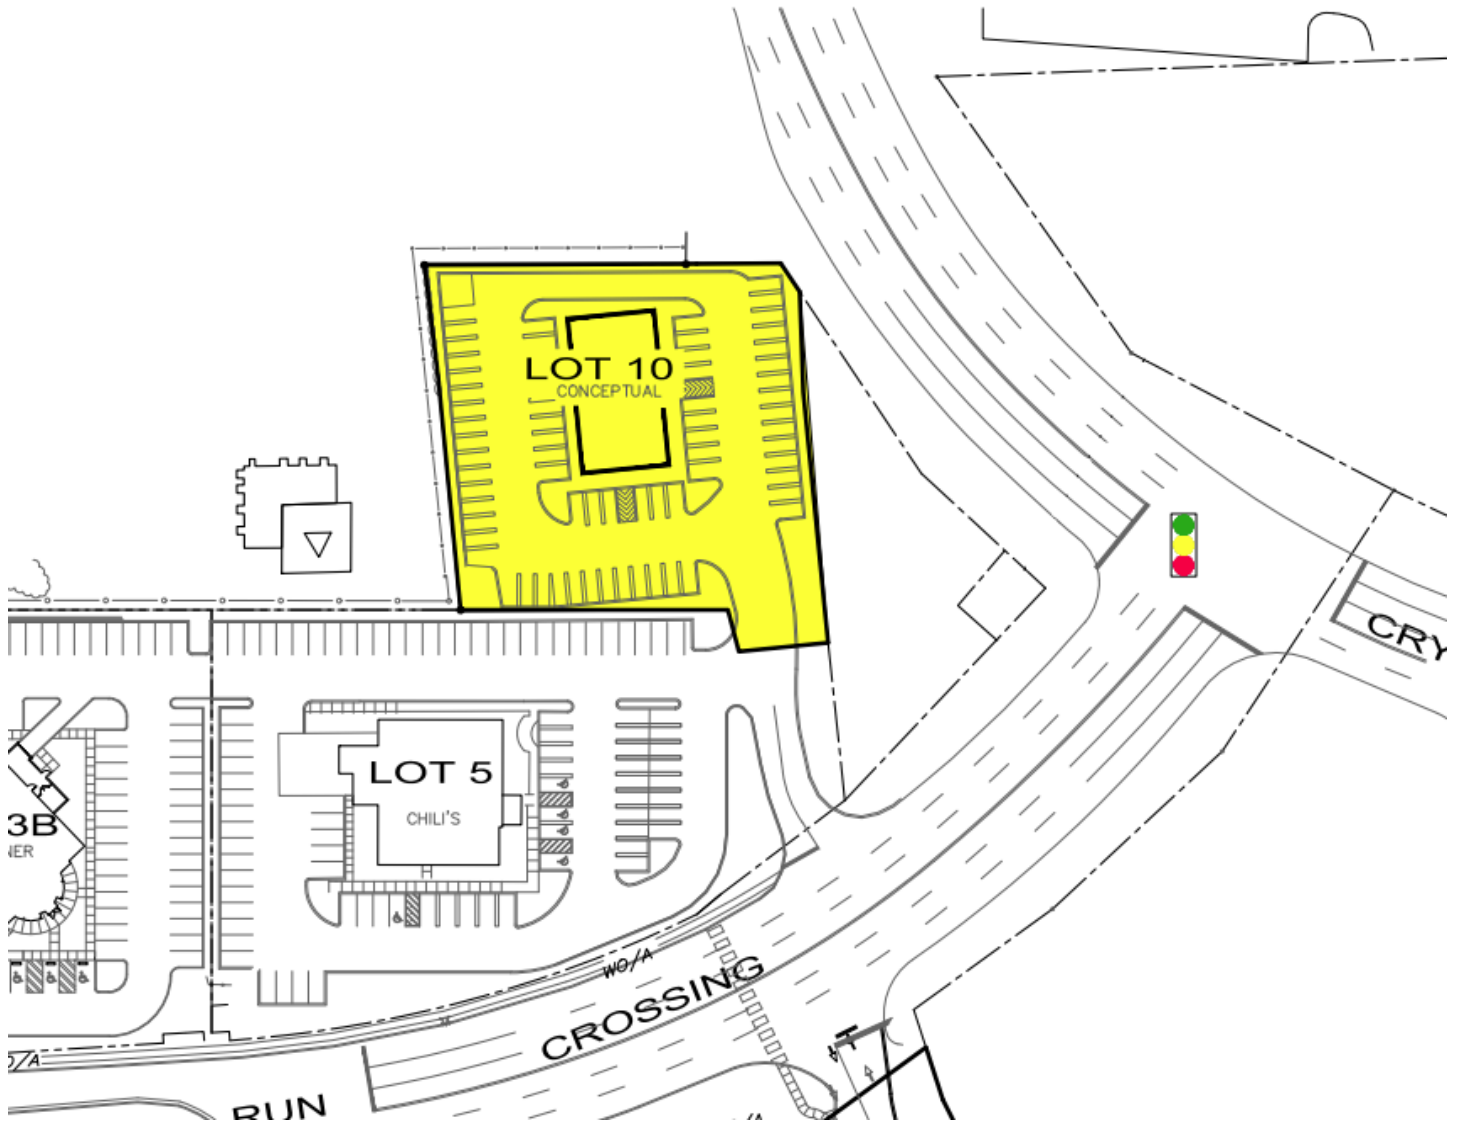

Highly Visible, Centrally Located PAD SITE FOR LEASE

For more information or to view this property, contact 914.422.0100

David Richman at x 13 or David@Rakowgroup.com

Michael Litsky at x 15 or MLitsky@RakowGroup.com

Cristian Castro at x 20 or Cristian@RakowGroup.com

10 New King Street, White Plains, NY 10604 | RakowGroup.com