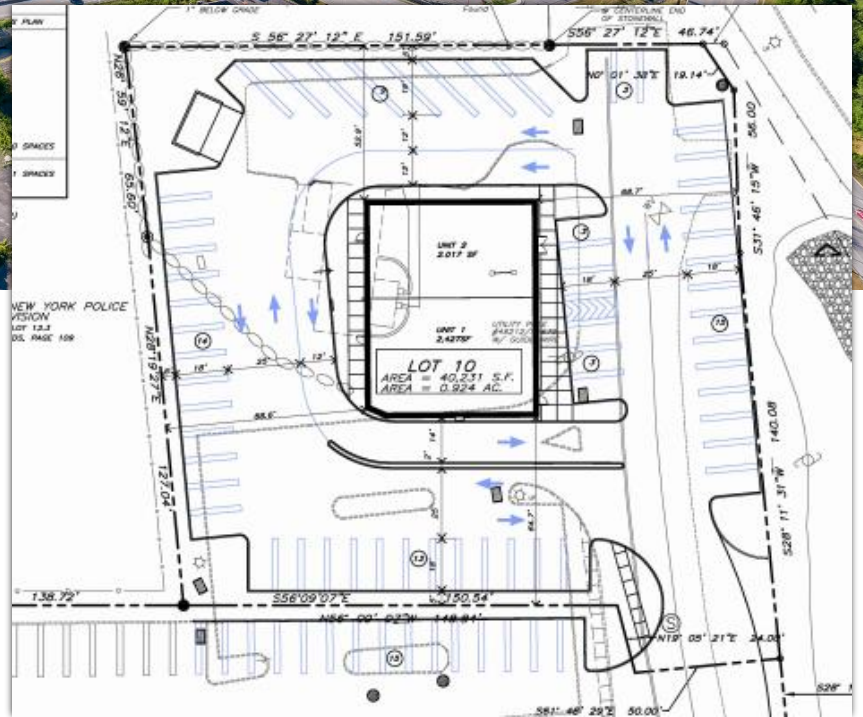

Highly Visible, Centrally Located PAD SITE FOR LEASE

Crystal Run Crossing, Middletown, NY

For more information or to view this property, contact 914.422.0100

David Richman at x 13 or David@Rakowgroup.com

Michael Litsky at x 15 or MLitsky@RakowGroup.com

Cristian Castro at x 20 or Cristian@RakowGroup.com

10 New King Street, White Plains, NY 10604 | RakowGroup.com