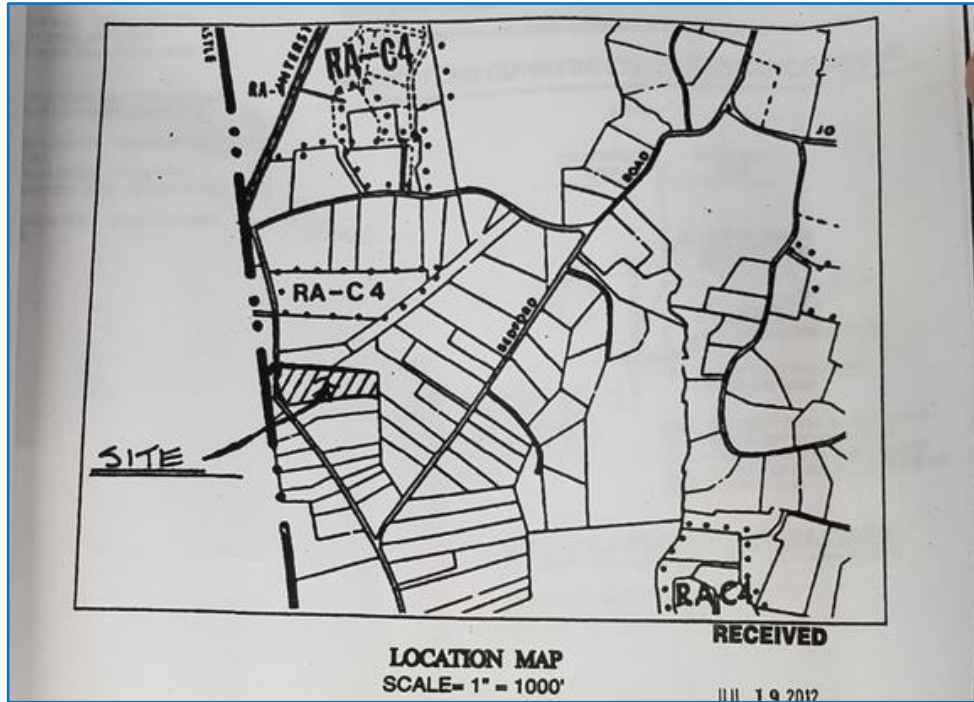

## Residential Lot for Sale

### Lot 36

Adjacent to 1375 King Street, Greenwich, CT

#### Property Highlights:

- 7.49 Acres
- Zoned RA – C4
- Located in Greenwich, CT
- Close to several country clubs
- Located in close proximity to the Hutchinson and Merritt Parkways and Interstates 287 & 684.
- Minutes to Downtown Greenwich, White Plains, NY, and the Westchester County Airport (HPN)